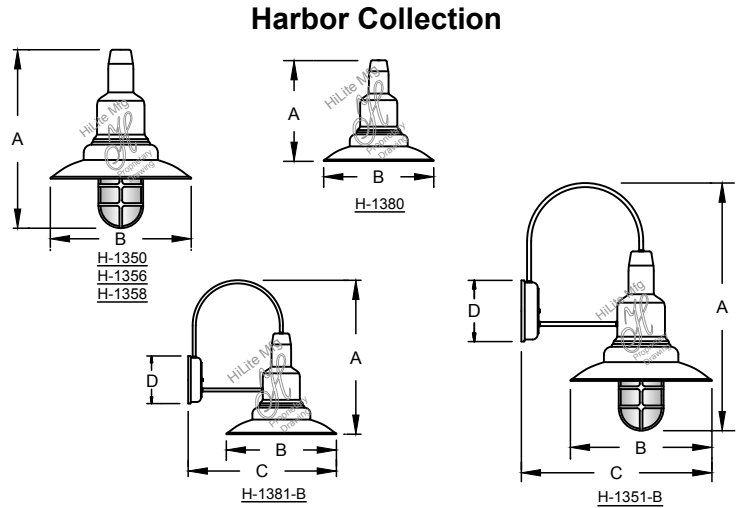

Fixture No.	Fixture Color	Glass Color	Mounting	Mounting Color	Optional Accessories	Accessory Color	Wattage/Lamp options	Ballast	Voltage
H-1350 ⁽¹⁾ H-1351-B ⁽¹⁾ H-1356 ⁽¹⁾ H-1358 ⁽¹⁾ H-1380 ⁽¹⁾ H-1381-B ⁽¹⁾	Standard ⁽²⁾ 91 (Black) 93 (White) 95 (Dk. Grn) 96 (Galv.) BR47 (Rust) BK01, GN20. Upgraded Finishes 29, 66, 82, 92, 94, 97, 100, 103, 104, 105, 112, 113, 114, 117, 118, 119, 127, 128, 133, 134, 135, 136, 139, 140, 11, 01, 22, 25, 33, 77, 89, 24, 44, 48, 49, 15, 16. For finish specs see pages 344-348.	CLR (Clear) RIB (Clear Ribbed) FR (Frost) RD (Red) BL (Blue) GRN (Green) AM (Amber) AMC (Amber Crackle)	Mounting Options 1/2" 3/4" Cord Options ⁽³⁾ CB8 (8' Blk Cord) CW8 (8' Wht Cord) CG8 (8' Gray Mesh Cord) Custom Cord Options ⁽³⁾ CB (Black) CW (White) CG (Gray Mesh) Specify length. Stem Options (Stem 1/2") ST Specify length and canopy. HSC (Canopy) SMC (Canopy) Flush Mount Options FHSC FSMC Arm Options B-1 HL-K HL-A HL-U HL-H P-1 HL-C P-3 HL-D For all arms and specs see pages 321-344.	Standard 91 (Black) 93 (White) 95 (Dk. Grn) 96 (Galv.) BR47 (Rust) For all finishes see pages 344-348.	SK (Swivel knuckle) FX (Flexible tubing for cord mounted fixture only) For specs see pages 321-344.	Standard 91 (Black) 93 (White) 95 (Dk. Grn) 96 (Galv.) BR47 (Rust) For all finishes see pages 344-348.	Incandescent ⁽¹⁾ (6) (Fixture is standard 100W or 200W. Do not specify.) CFL (6) (Compact Fluorescent) 13/CFL 18/CFL 26/32/42/CFL 26/CFL 32/CFL 42/CFL 57/CFL DMB (Dimmable Ballast for CFL. Add to Part No.) HID (High Intensity Discharge) MH (6) (Metal Halide) 35/MH 50/MH 70/MH 100/MH 150/MH 175/MH HPS (6) (High Pressure Sodium) 50/HPS 70/HPS 100/HPS 150/HPS LED See LED specification sheet.	Ballast option not available for INC. RB ⁽⁴⁾ (Remote) BCM (Canopy Mount) PLB ⁽⁵⁾ (Postline) For specs see pages 341-343.	Incandescent (Fixture is standard 120V. Do not specify.) CFL M (Multi 120/277V) HID RB and BCM M (Multi 120/208/240/277V) PLB 1 (120V) 2 (277V) LED See specifications for complete part number.