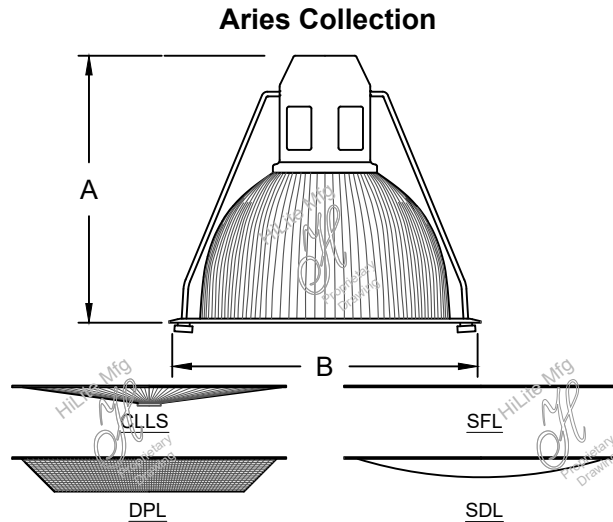

Fixture No.	Fixture Color	Lens Color	Mounting	Mounting Color	Optional Accessories	Accessory Color	Wattage/ Lamp options	Ballast	Voltage
H-23640 H-23644 H-23648	Standard 91 (Black) 93 (White) 95 (Dk. Grn) 96 (Galv.) BR47 (Rust) BK01, GN20 . Upgraded Finishes: ⁽¹⁾ 29, 66, 82, 92, 94, 97, 100, 103, 104, 105, 112, 113, 114, 117, 118, 119, 127, 128, 133, 134, 135, 136, 98, 101, 102, 137, 139, 140, 121, 122, 123, 124, 11, 01, 22, 25, 33, 77, 89, 24, 44, 48, 49. For finish specs see pages 344-348.	RIB (Clear Ribbed) FR (Frost) Colored Lenses ⁽²⁾ PK (Pink) LBL (Light Blue) DBL (Dark Blue) LGRN (Light Green) DGRN (Dark Green) WH (White) RD (Red) AM (Amber)	Mounting Options 1/2" 3/4" Cord Options ⁽³⁾ CB8 (8' Blk Cord) CW8 (8' Wht Cord) CG8 (8' Gray Mesh Cord) Custom Cord Options ⁽³⁾ CB (Black) CW (White) CG (Gray Mesh) Specify length. Stem Options (Stem 1/2") ST Specify length and canopy. HSC (Canopy) SMC (Canopy) Flush Mount Options FHSC FSMC For specs see pages 321-344.	Standard 91 (Black) 93 (White) 95 (Dk. Grn) 96 (Galv.) BR47 (Rust) For all finishes see pages 344-348.	CLLS ⁽⁴⁾ (Conical Lens) SDL ⁽⁴⁾ (Smooth Domed Lens) SFL ⁽⁴⁾ (Smooth Flat Lens) DPL ⁽⁴⁾ (Dropped Lens) FX (Flexible tubing for cord mount fixture only) For specs see pages 321-344.	RIB (Clear Ribbed) CLR (Clear) FR (Frost) CLR (Clear) FR (Frost) RIB (Clear Ribbed) Standard 91 (Black) 93 (White) 95 (Dk. Grn) 96 (Galv.) BR47 (Rust) For all finishes see pages 344-348.	Incandescent (6) (Fixture is standard 200W. Do not specify.) CFL (6) (Compact Fluorescent) 13/CFL 18/CFL 26/32/42/CFL 26/CFL 32/CFL 42/CFL 57/CFL DMB (Dimmable Ballast for CFL. Add to Part No.) HID (High Intensity Discharge) MH (6) (Metal Halide) 35/MH 50/MH 70/MH 100/MH 150/MH 175/MH HPS (6) (High Pressure Sodium) 50/HPS 70/HPS 100/HPS 150/HPS	Ballast option not available for INC. RB ⁽⁵⁾ (Remote) BCM (Canopy Mount) For specs see pages 341-343.	Incandescent (Fixture is standard 120V. Do not specify.) CFL M (Multi 120/277V) HID RB and BCM M (Multi 120/208/240/277V)
							LED See LED specification sheet.	LED See specifications for complete part number.	LED See specifications for complete part number.