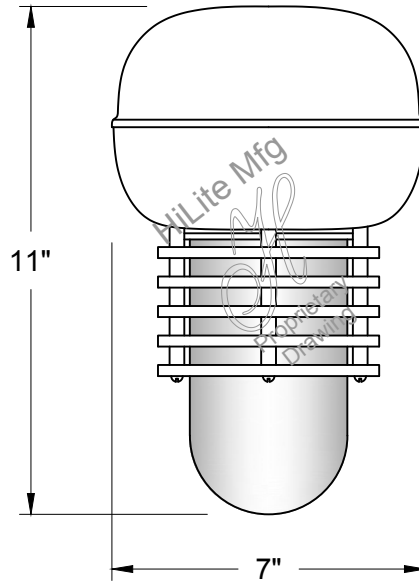

**HI-LITE MFG.
CO., INC**

13450 Monte Vista Avenue
Chino, California 91710
Telephone: (909) 465-1999
Toll Free: (800) 465-0211
Fax: (909) 465-0907
web: www.hilitemfg.com
e-mail: sales@hilitemfg.com

**H-FGU-OB
Self Ballasted
Layered Vapor Jar
Collection**

Job Name: _____
Type: _____
Quantity: _____

FINISH -Offered in exceptional finishes, comprised of: polyester/polished powder coat, baking enamel liquid, raw metal, or galvanized finishes.

Standard Finishes are: 91(Black), 93(White), 95(Dark Green), 96(Galvanized), BR47(Powder Coat Rust), BK01(Black Texture), GN20(Powder Coat Patina).

Upgraded Finishes are: 29, 66, 82, 90, 92, 94, 97, 99, 100, 103, 104, 105, 110, 112, 113, 114, 115, 117, 118, 119, 120, 127, 128, 129, 133, 134, 135, 136, 98, 101, 102, 137, 138, 139, 140, 121, 122, 123, 124, 125, 126, 11, 01, 22, 25, 33, 77, 89, 24, 44, 48, 49.

For interior finish of fixture refer to color chart on pages 344-348.

MOUNTING - Cord, Stem, Arm, and Flush mounting available.

ACCESSORIES - SK(Swivel Knuckle), FX(Flexible Tubing for cord mounted fixture only), CAL(Clear Acrylic Layer), BAL(Blue Acrylic Layer), RAL(Red Acrylic Layer) and GNAL(Green Acrylic Layer) available.

SOCKETS/LAMPS - Available in:

- Incandescent
  - rated 100 watt max/120 volt, medium base.
- Compact Fluorescent(CFL)
  - rated 13/18/26/32 watt max/120/277 volt, GX24Q base.
- Metal Halide(MH)
  - rated 35/50/70/100 watt max/120/208/240/277 volt, medium base, 4KV socket.
- High Pressure Sodium(HPS)
  - rated 50/70/100 watt max/120/277 volt, medium base.
- Light-Emitted Diode(LED)
  - -See LED specification sheet.

ON BOARD BALLAST OPTION(OBB) -

- 1 - CFL 13 - 32 watt.

LENS OPTION - CLR(Clear), RIB(Clear Ribbed), FR(Frost), RD(Red), BL(Blue), GRN(Green), AM(Amber) and AMC(Amber Crackle) available.

MADE IN THE U.S.A.

Suitable for wet location.
(Except when cord mounted)