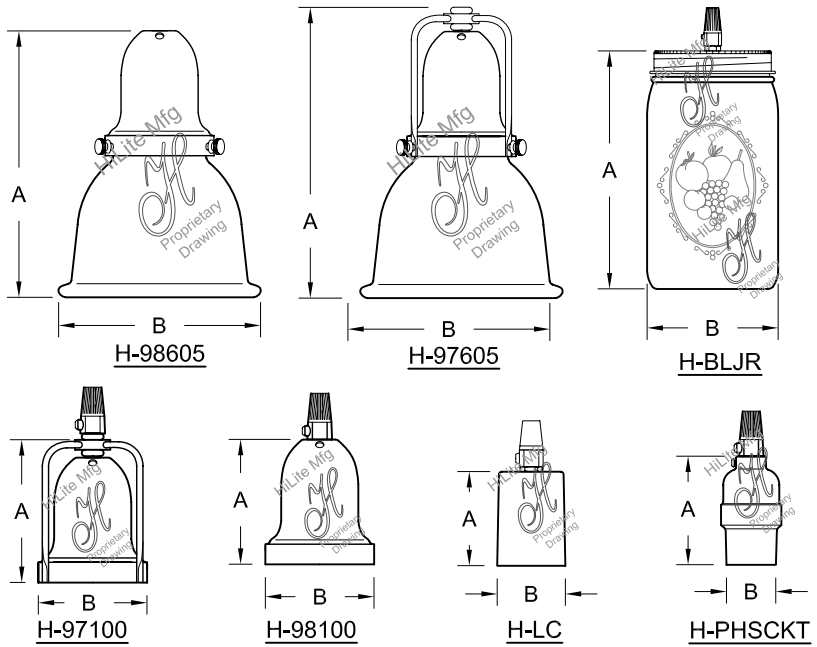

Job Name: \_\_\_\_\_  
 Type: \_\_\_\_\_  
 Quantity: \_\_\_\_\_

Fixture No.	Cap Color	Shade Color	Mounting	Mounting Color	Optional Accessories	Key Color
H-97605 (2) H-98605 (2)	Standard (1) 91 (Black) 93 (White) 95 (Dk. Grn) 96 (Galv.) BR47 (Rust) BK01 (Black Leather) GN20 (Powder Coat Patina)  Upgraded (1) Finishes 29, 92, 97, 100, 103, 104, 105, 110, 113, 114, 117, 118, 119, 127, 134, 135, 136, 98, 101, 102, 137, 138, 139, 140, 11, 77, 89, 24, 44, 48, 49. For finish specs see pages 344-348.	Standard (1) 91 (Black) 93 (White) 95 (Dk. Grn) 96 (Galv.) BR47 (Rust) BK01 (Black Leather) GN20 (Powder Coat Patina)  Upgraded (1) Finishes 29, 92, 97, 100, 103, 104, 105, 110, 113, 114, 117, 118, 119, 127, 134, 135, 136, 98, 101, 102, 137, 138, 139, 140, 11, 77, 89, 24, 44, 48, 49. For finish specs see pages 344-348.	Cord Options CB7 (7' Black) CW7 (7' White) CG7 (7' Grey Mesh)  Custom Cord Options. CB __ (Black) CW __ (White) CG __ (Grey Mesh) Specify Length.  Stem Options __ ST1/8 __ ST1/4 (IPS Stem) Specify length and canopy.  STC-1 STC-2 (Canopy)  STC-1-SL STC-2-SL (Stem canopy and swivel)  Flush Mount Options FSTC-1 FSTC-1-SL FSTC-2 FSTC-2-SL  For specs see pages 321-344.	Standard (1) 91 (Black) 93 (White) 95 (Dk. Grn) 96 (Galv.)  Upgraded (1) Finishes 29, 97, 99, 138, 139, 140, 11, 77, 89, 24, 44, 49.  For finish specs see pages 344-348.	Key Options K1  Cord Cloth Options CTHC-B(Black) CTHC-W(White)  Wood Handle WHD-M (Mahogany) WHD-B (Antique Black) WHD-N (Natural)  GRL (Grill)	Standard (1) 91 (Black) 93 (White) 95 (Dk. Grn) 96 (Galv.) BR47 (Rust) BK01 (Black Leather) GN20 (Powder Coat Patina)  Upgraded (1) Finishes 29, 92, 97, 100, 103, 104, 105, 110, 113, 114, 117, 118, 119, 127, 134, 135, 136, 98, 101, 102, 137, 138, 139, 140, 11, 77, 89, 24, 44, 48, 49. For finish specs see pages 344-348.
H-97100 H-98100 H-LC H-BLJR						
H-PHSCKT (1) (only available in black).	91 (Black)					