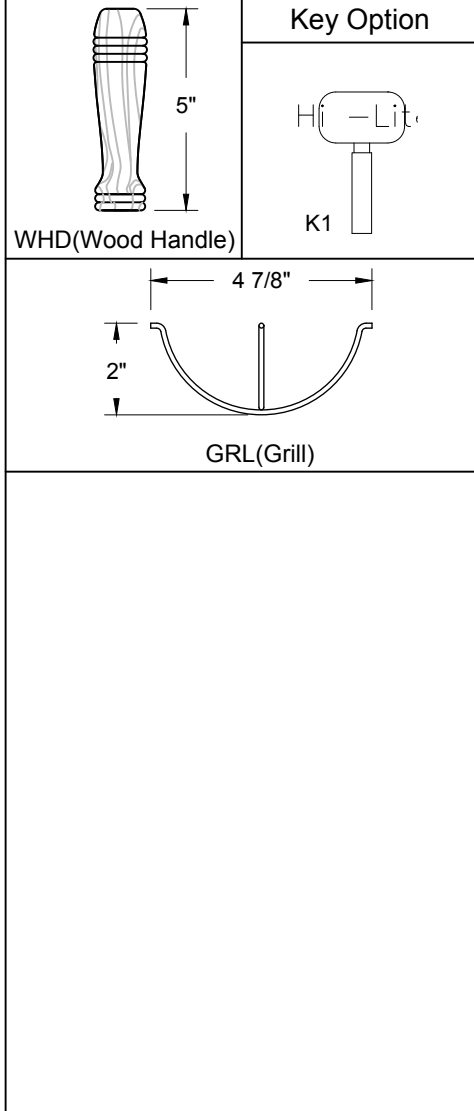

Job Name: \_\_\_\_\_  
 Type: \_\_\_\_\_  
 Quantity: \_\_\_\_\_

Fixture No.	Cap Color	Shade Color	Mounting	Mounting Color	Optional Accessories	Key Color
<b>H-97605 (2)</b> <b>H-98605 (2)</b>	Standard (1) <b>91</b> (Black) <b>93</b> (White) <b>95</b> (Dk. Grn) <b>96</b> (Galv.) <b>BR47</b> (Rust) <b>BK01</b> (Black Leather) <b>GN20</b> (Powder Coat Patina)	Standard (1) <b>91</b> (Black) <b>93</b> (White) <b>95</b> (Dk. Grn) <b>96</b> (Galv.) <b>BR47</b> (Rust) <b>BK01</b> (Black Leather) <b>GN20</b> (Powder Coat Patina)	Cord Options <b>CB7</b> (7' Black) <b>CW7</b> (7' White) <b>CG7</b> (7' Grey Mesh)  Custom Cord Options. <b>CB</b> __ (Black) <b>CW</b> __ (White) <b>CG</b> __ (Grey Mesh) Specify Length.  Stem Options __ <b>ST1/8</b> __ <b>ST1/4</b> (IPS Stem) Specify length and canopy.  <b>STC-1</b> <b>STC-2</b> (Canopy)  <b>STC-1-SL</b> <b>STC-2-SL</b> (Stem canopy and swivel)	Standard (1) <b>91</b> (Black) <b>93</b> (White) <b>95</b> (Dk. Grn) <b>96</b> (Galv.)  Upgraded (1) Finishes <b>29, 97, 99, 138, 139, 140, 11, 77, 89, 24, 44, 49.</b>  For finish specs see pages 344-348.	Key Options <b>K1</b>  Cord Cloth Options <b>CTHC-B</b> (Black) <b>CTHC-W</b> (White)  Wood Handle <b>WHD-M</b> (Mahogany) <b>WHD-B</b> (Antique Black) <b>WHD-N</b> (Natural)  <b>GRL</b> (Grill)	Standard (1) <b>91</b> (Black) <b>93</b> (White) <b>95</b> (Dk. Grn) <b>96</b> (Galv.) <b>BR47</b> (Rust) <b>BK01</b> (Black Leather) <b>GN20</b> (Powder Coat Patina)  Upgraded (1) Finishes <b>29, 92, 97, 100, 103, 104, 105, 110, 113, 114, 117, 118, 119, 127, 134, 135, 136, 98, 101, 102, 137, 138, 139, 140, 11, 77, 89, 24, 44, 48, 49.</b> For finish specs see pages 344-348.
<b>H-97100</b> <b>H-98100</b> <b>H-LC</b> <b>H-BLJR</b>						
<b>H-PHSCKT (1)</b> (only available in black).	<b>91</b> (Black)		Flush Mount Options <b>FSTC-1</b> <b>FSTC-1-SL</b> <b>FSTC-2</b> <b>FSTC-2-SL</b>  For specs see pages 321-344.			