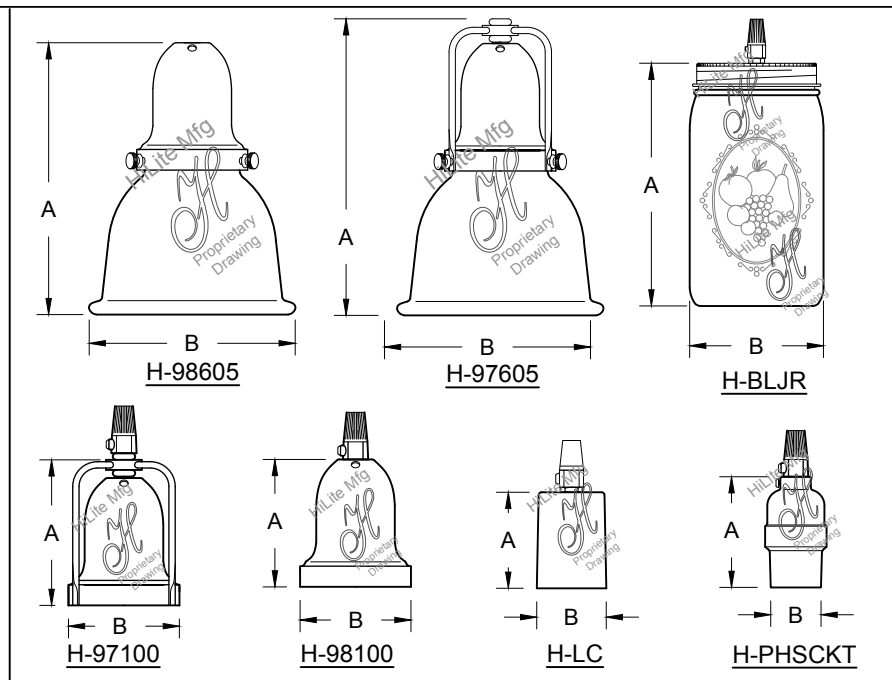

Job Name: \_\_\_\_\_  
 Type: \_\_\_\_\_  
 Quantity: \_\_\_\_\_

Fixture No.	Cap Color	Shade Color	Mounting	Mounting Color	Optional Accessories	Key Color
<b>H-97605 (2)</b> <b>H-98605 (2)</b>	Standard (1) <b>91</b> (Black) <b>93</b> (White) <b>95</b> (Dk. Grn) <b>96</b> (Galv.) <b>BR47</b> (Rust) <b>BK01</b> (Black Leather) <b>GN20</b> (Powder Coat Patina)	Standard (1) <b>91</b> (Black) <b>93</b> (White) <b>95</b> (Dk. Grn) <b>96</b> (Galv.) <b>BR47</b> (Rust) <b>BK01</b> (Black Leather) <b>GN20</b> (Powder Coat Patina)	Cord Options <b>CB7</b> (7' Black) <b>CW7</b> (7' White) <b>CG7</b> (7' Grey Mesh)  Custom Cord Options. <b>CB</b> __ (Black) <b>CW</b> __ (White) <b>CG</b> __ (Grey Mesh) Specify Length.  Stem Options __ <b>ST1/8</b> __ <b>ST1/4</b> (IPS Stem) Specify length and canopy.  <b>STC-1</b> <b>STC-2</b> (Canopy)  <b>STC-1-SL</b> <b>STC-2-SL</b> (Stem canopy and swivel)	Standard (1) <b>91</b> (Black) <b>93</b> (White) <b>95</b> (Dk. Grn) <b>96</b> (Galv.)  Upgraded (1) Finishes <b>29, 97, 99, 138, 139, 140, 11, 77, 89, 24, 44, 49.</b>  For finish specs see pages 344-348.	Key Options <b>K1</b>  Cord Cloth Options <b>CTHC-B</b> (Black) <b>CTHC-W</b> (White)  Wood Handle <b>WHD-M</b> (Mahogany) <b>WHD-B</b> (Antique Black) <b>WHD-N</b> (Natural)  <b>GRL</b> (Grill)	Standard (1) <b>91</b> (Black) <b>93</b> (White) <b>95</b> (Dk. Grn) <b>96</b> (Galv.) <b>BR47</b> (Rust) <b>BK01</b> (Black Leather) <b>GN20</b> (Powder Coat Patina)  Upgraded (1) Finishes <b>29, 92, 97, 100, 103, 104, 105, 110, 113, 114, 117, 118, 119, 127, 134, 135, 136, 98, 101, 102, 137, 138, 139, 140, 11, 77, 89, 24, 44, 48, 49.</b> For finish specs see pages 344-348.
<b>H-97100</b> <b>H-98100</b> <b>H-LC</b> <b>H-BLJR</b>						
<b>H-PHSCKT (1)</b> (only available in black).	<b>91</b> (Black)		Flush Mount Options <b>FSTC-1</b> <b>FSTC-1-SL</b> <b>FSTC-2</b> <b>FSTC-2-SL</b>  For specs see pages 321-344.			